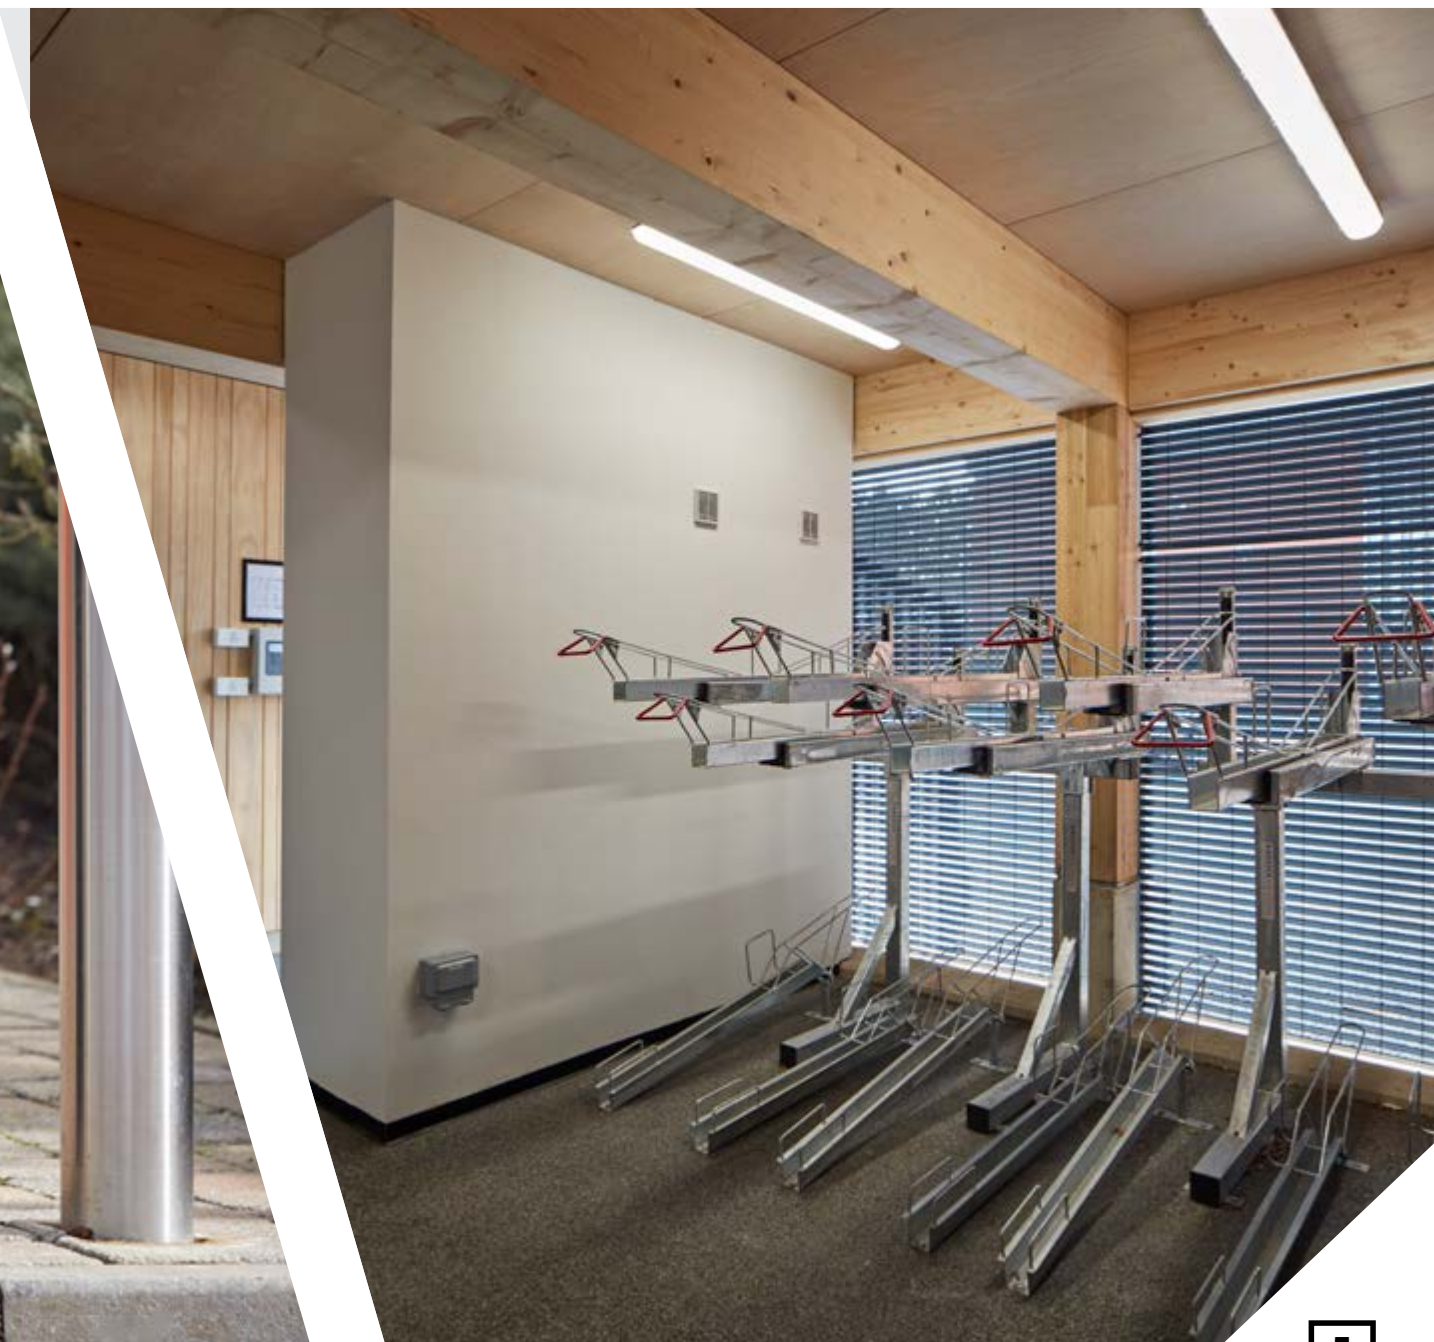

ANYWHERE

STARTS HERE

THE NEW VIENNA HOUSE HAS NOW OFFICIALLY LANDED
8,112 - 25,360 SQ FT (754 - 2,356 SQ M)

VIENNAHOUSE.CO.UK

PHOTOBOOK

VIENNA

HOUSE

NO PARKING
The parking of vehicles on this
area is prohibited.
PROHIBITED
DO NOT PARK HERE